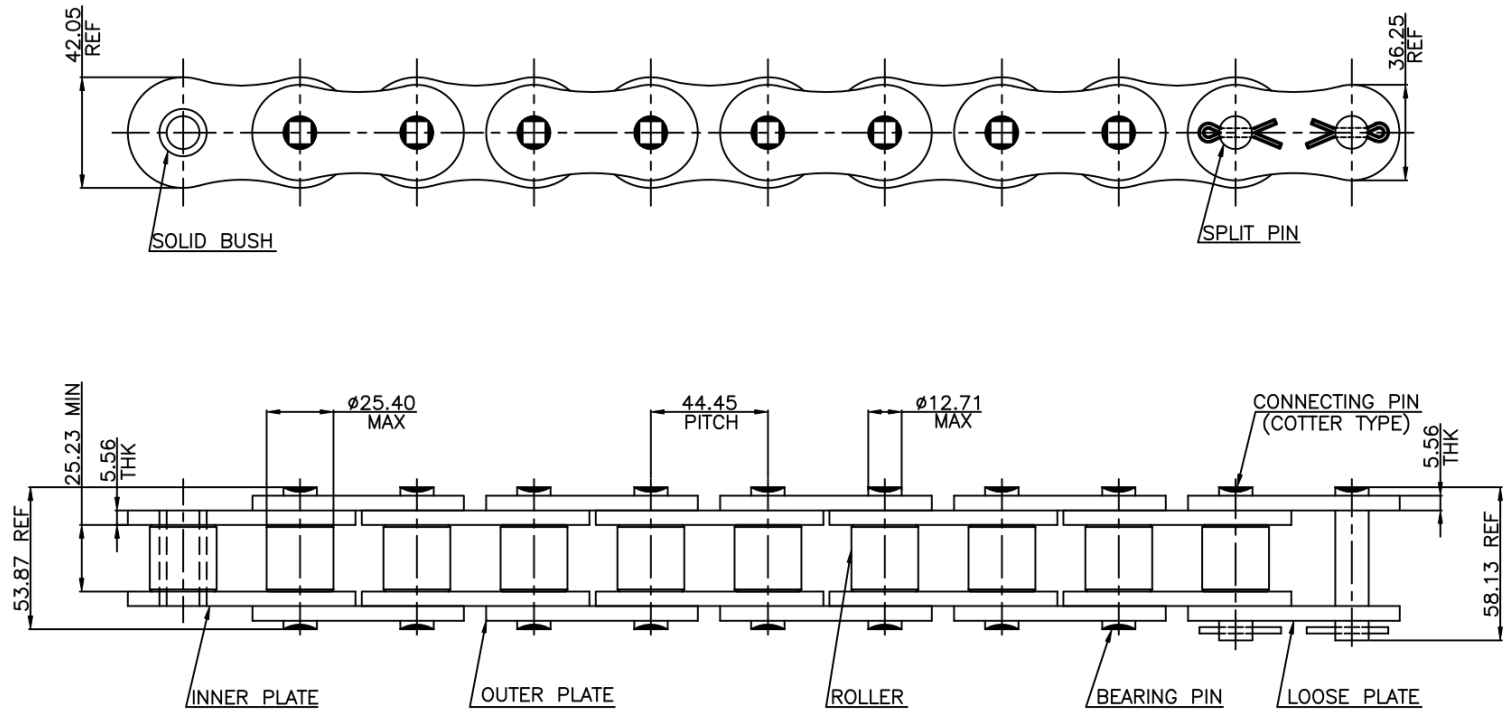

DUROCHAIN 140-1 ROLLER CHAIN

MINIMUM BREAKING LOAD = 20260 KGS(198.6 KN)